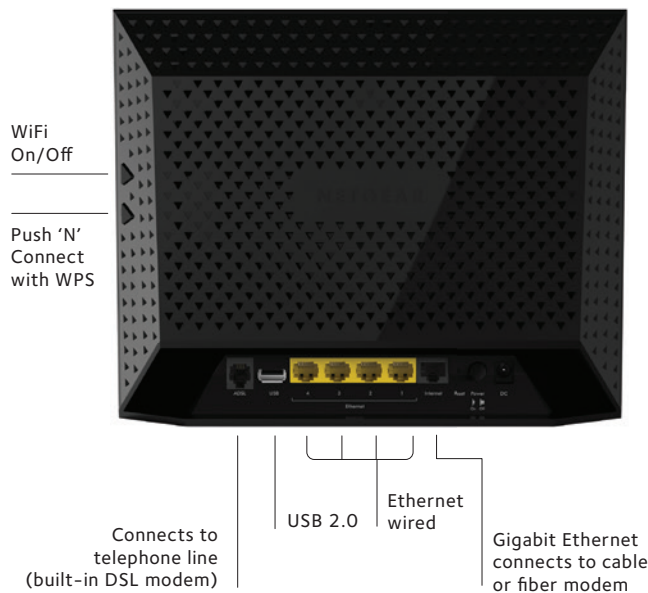

Applications

With the AC1200 WiFi DSL Modem Router create a powerful home network for applications such as lag-free, multiple HD streaming, multi-player online gaming, ultra-fast, reliable connection to the Internet and a secure wireless connection.

MULTIPLE HD STREAMING—Optimized for a smooth, lag-free multiple HD streaming experience

Connection Diagram

PACKAGE CONTENTS

- AC1200 WiFi DSL Modem Router (D6200)
- Ethernet cable
- Phone cable
- ADSL2+ phone filter
- Quick install guide
- Power adapter